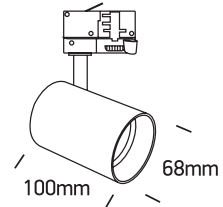

100-240V | MR16 | GU10 | 10W | IP20 | Aluminium | Adjustable

Warnings:

1. Make sure that the product is installed properly before connecting to electricity.
2. Do not cover the fitting.
3. Maintenance and installation should only be carried out by a professional electrician.