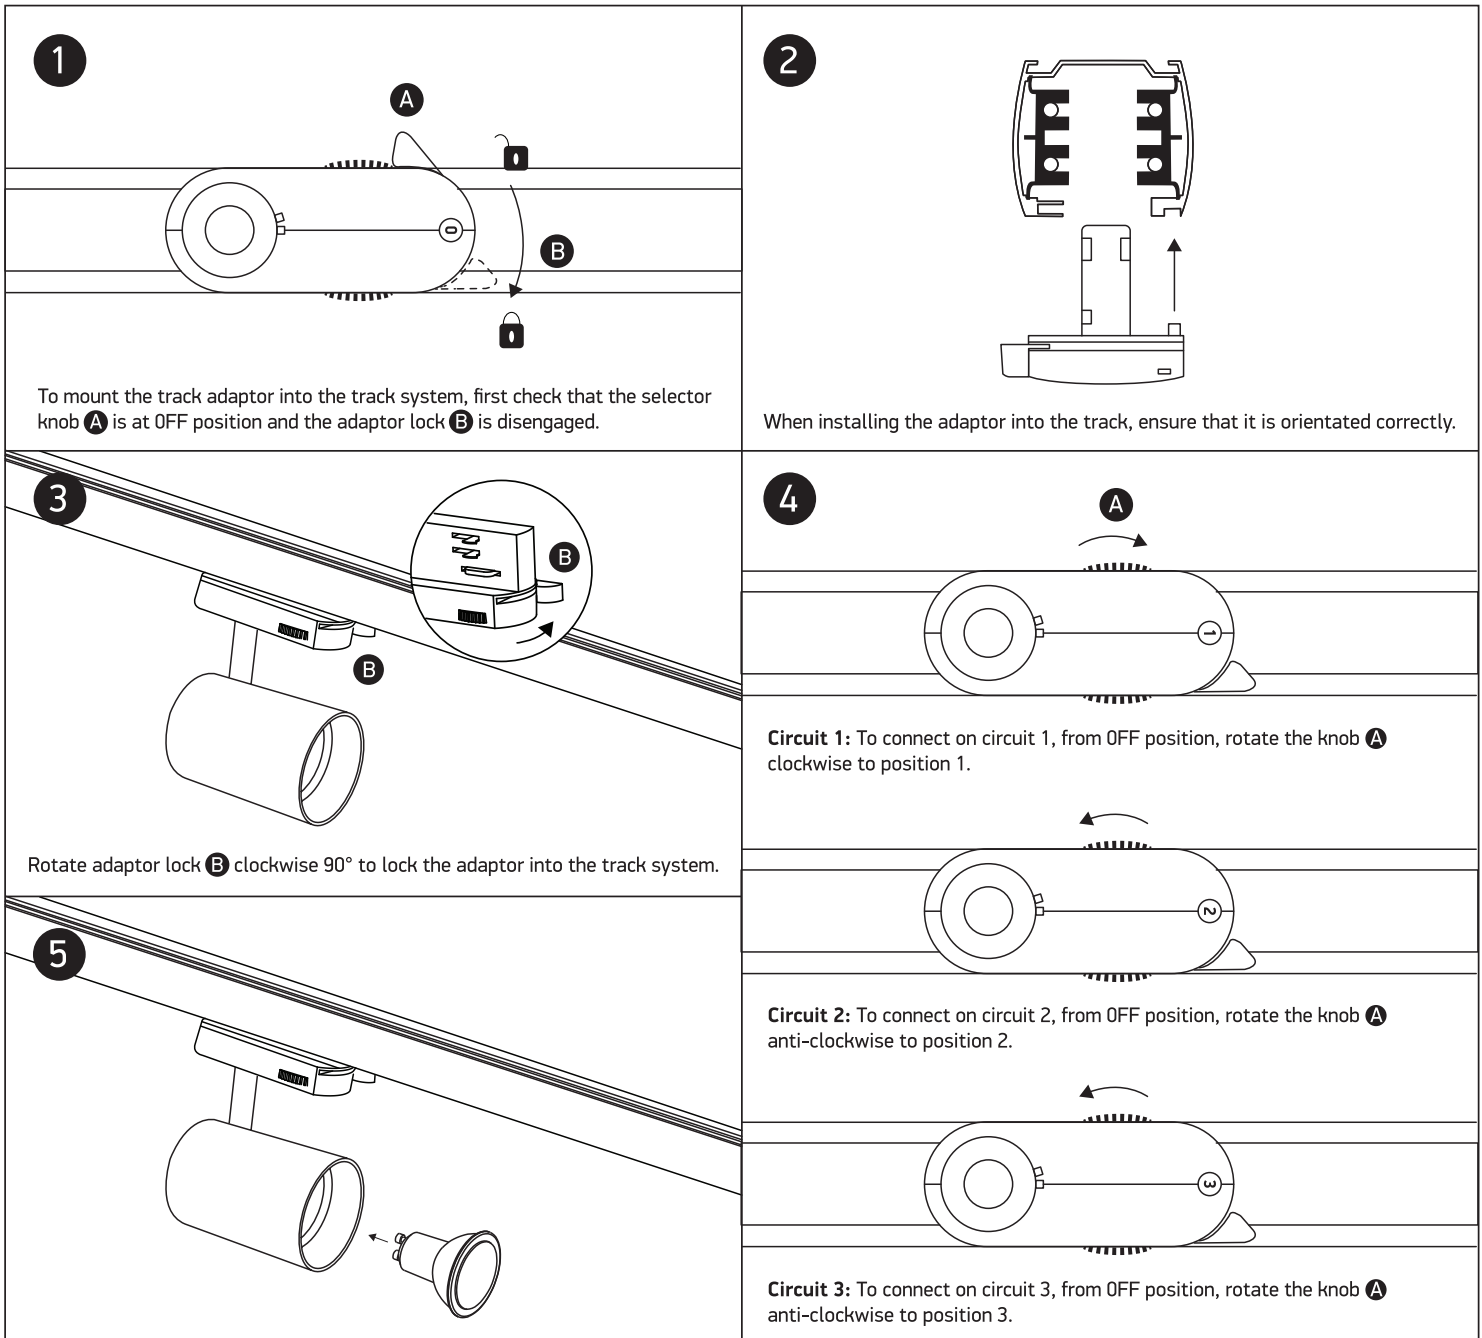

100-240V | MR16 | GU10 | 10W | IP20 | Aluminium | Adjustable

Warnings:

1. Make sure that the product is installed properly before connecting to electricity.
2. Do not cover the fitting.
3. Maintenance and installation should only be carried out by a professional electrician.