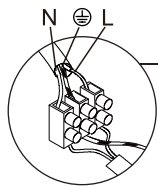

CEILING LIGHT

S133

Please read instructions before commencing installation and retain for future reference.

SPECIFICATIONS

- **Material:** Aluminum
- **Lamp type:** LED , 8W , 3000K , Cri 80 , 720Lm.
- **Ingress Protection:** IP54. Protection against entry of solid objects greater than 12mm in diameter.

INSTALLATION INSTRUCTIONS

⚠ Electrical products can cause death, injury, or damage to property. Installation of this product must be carried out by a qualified electrician.

- Ensure main supply is switched off.

Connecting the Terminal Block

Connect main supply (**brown - Live, blue - Neutral**) into terminal block making sure all connections are tight.

WARNING

- Make sure that the products is installed properly before connecting to electricity.
- Do not cover the fitting.