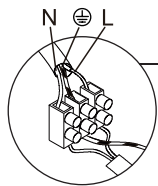

CEILING LIGHT

S131

Please read instructions before commencing installation and retain for future reference.

SPECIFICATIONS

- **Material:** Aluminum
- **Lamp type:** LED , 12W , 3000K , Cri 80 , 1000Lm.
- **Ingress Protection:** IP54. Protection against entry of solid objects greater than 12mm in diameter.

INSTALLATION INSTRUCTIONS

⚠ Electrical products can cause death, injury, or damage to property. Installation of this product must be carried out by a qualified electrician.

- Ensure main supply is switched off.

Connecting the Terminal Block

Connect main supply (**brown - Live, blue - Neutral**) into terminal block making sure all connections are tight.

WARNING

- Make sure that the products is installed properly before connecting to electricity.
- Do not cover the fitting.