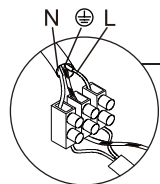

OUTDOOR CEILING LIGHT

E308

Please read instructions before commencing installation and retain for future reference.

SPECIFICATIONS

- **Material:** ABS - Acrylic
- **Lamp type:** 1x GU10 LED , 7W MAX
- **Ingress Protection:** IP54. Protection against entry of solid objects greater than 12mm in diameter.

INSTALLATION INSTRUCTIONS

⚠ Electrical products can cause death, injury, or damage to property. Maintenance and installation should only be carried out by a professional electrician.

- Ensure main supply is switched off.

WARNING

- Make sure that the products is installed properly before connecting to electricity.
- Do not cover the fitting.
- Do not exceed the maximum wattage rating of the lamp.

Connecting the Terminal Block

Connect main supply (**brown - Live, blue - Neutral**) into terminal block making sure all connections are tight.