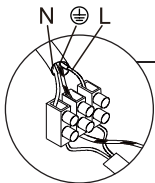

GARDEN LED LIGHT

E299 

Please read instructions before commencing installation and retain for future reference.

SPECIFICATIONS

- **Material:** Aluminum - Tempered Glass
- **Lamp type:** LED , 12W , 3000K , 1160Lm , CRI 93
- **Ingress Protection:** IP54, Protection against entry of solid objects greater than 12mm in diameter.

INSTALLATION INSTRUCTIONS

- ⚠ Electrical products can cause death, injury, or damage to property. Maintenance and installation should only be carried out by a professional electrician.
- ⚠ The light source contained in this luminaire shall only be replaced by the manufacturer or his service agent or a similar qualified person.

- Ensure main supply is switched off.

WARNING

- Make sure that the products is installed properly before connecting to electricity.
- Do not cover the fitting.

Connecting the Terminal Block

Connect main supply (**brown - Live, blue - Neutral**) into terminal block making sure all connections are tight.