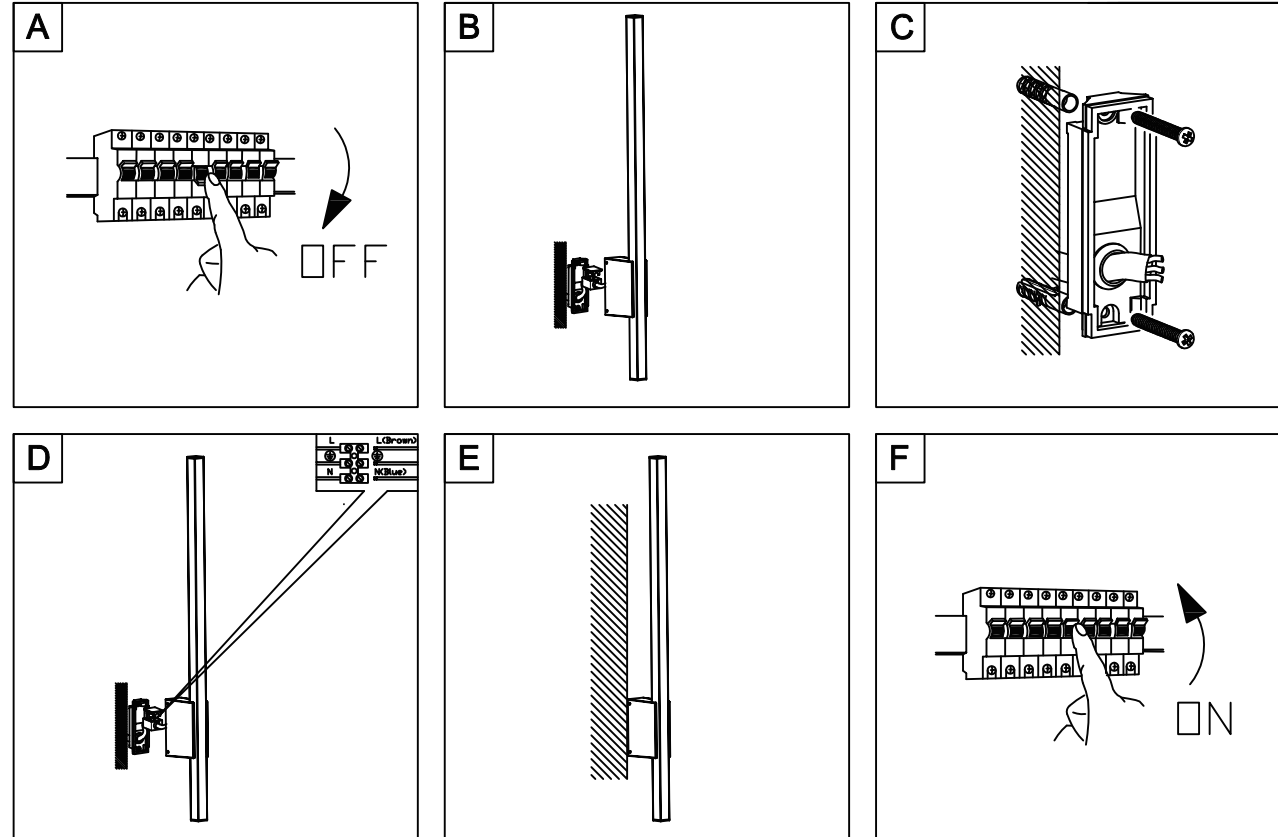

OUTDOOR LED WALL LIGHT E287

Please read instructions before commencing installation and retain for future reference.

SPECIFICATIONS

- **Material:** Aluminum - PC Diffuser
- **Lamp type:** LED , 12W , 3000K , 1400Lm , CRI 80
- **Ingress Protection:** IP65. Protection against entry of solid objects greater than 12mm in diameter.

INSTALLATION INSTRUCTIONS

⚠ Electrical products can cause death, injury, or damage to property. Maintenance and installation should only be carried out by a professional electrician.

⚠ The light source contained in this luminaire shall only be replaced by the manufacturer or his service agent or a similar qualified person.

- Ensure main supply is switched off.