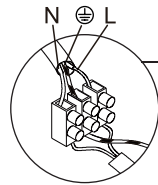

OUTDOOR LED WALL LIGHT E273

Please read instructions before commencing installation and retain for future reference.

SPECIFICATIONS

- **Material:** Aluminum - Tempered Glass
- **Lamp type:** LED , 9W , 3000K , 800Lm , CRI 80
- **Ingress Protection:** IP54, Protection against entry of solid objects greater than 12mm in diameter.

INSTALLATION INSTRUCTIONS

⚠ Electrical products can cause death, injury, or damage to property. Maintenance and installation should only be carried out by a professional electrician.

⚠ The light source contained in this luminaire shall only be replaced by the manufacturer or his service agent or a similar qualified person.

- Ensure main supply is switched off.

WARNING

- Make sure that the products is installed properly before connecting to electricity.
- Do not cover the fitting.

Connecting the Terminal Block

Connect main supply (**brown - Live, blue - Neutral**) into terminal block making sure all connections are tight.