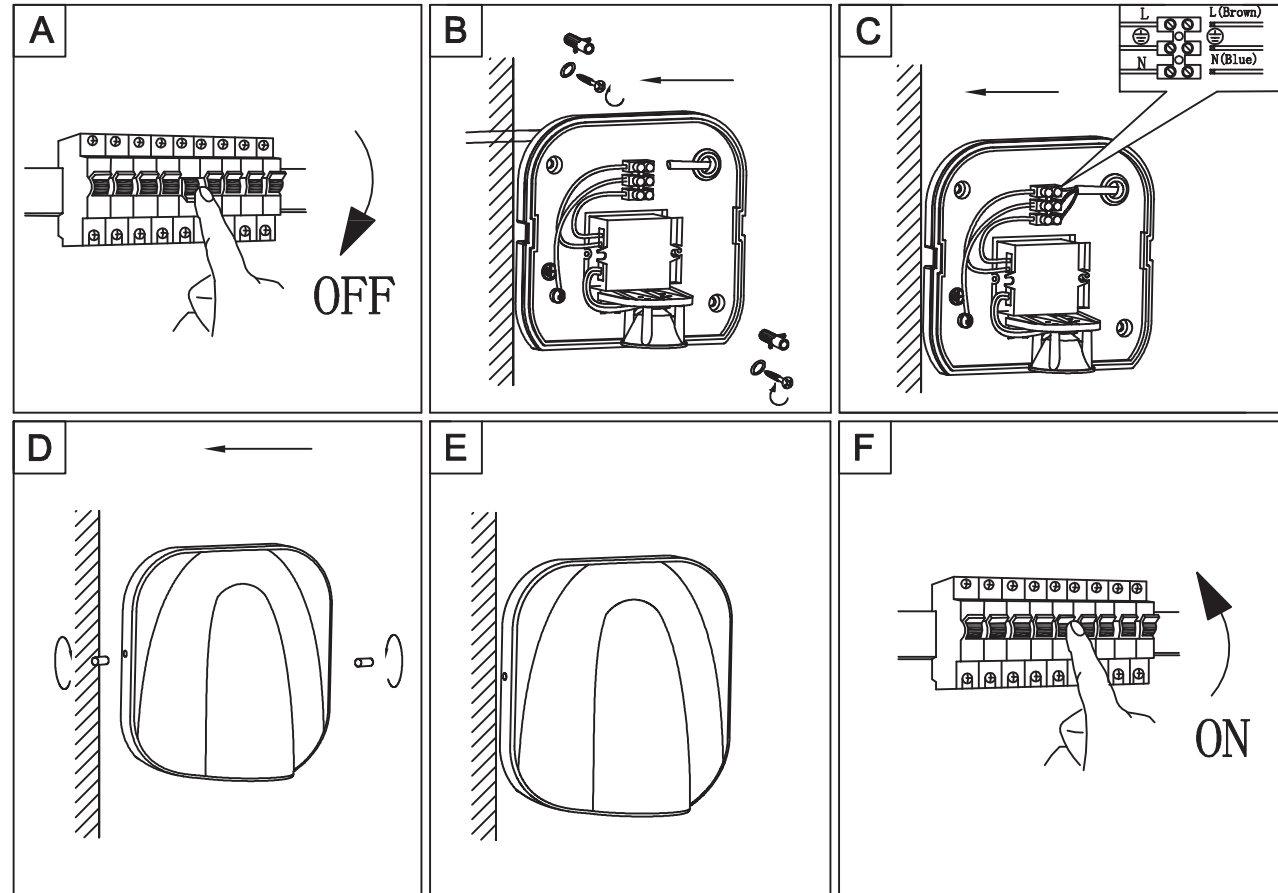

OUTDOOR LED WALL LIGHT E273

Please read instructions before commencing installation and retain for future reference.

SPECIFICATIONS

- **Material:** Aluminum - Tempered Glass
- **Lamp type:** LED , 9W , 3000K , 800Lm , CRI 80
- **Ingress Protection:** IP54, Protection against entry of solid objects greater than 12mm in diameter.

- Ensure main supply is switched off.

WARNING

- Make sure that the products is installed properly before connecting to electricity.
- Do not cover the fitting.

Connecting the Terminal Block

Connect main supply (**brown - Live, blue - Neutral**) into terminal block making sure all connections are tight.