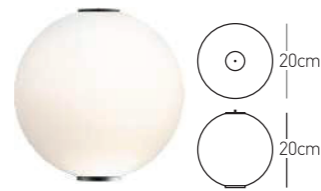

Product Data Sheet

Date: 16/01/2023
www.zambelislights.gr

Model Finishing

Black Matt

White Matt

Gold Matt

Intermediate Diffuser

Terminal Diffuser

Terminal Diffuser

6V | 5W | 350Lm
 3000K | CRI 90 | IP44
 Dimmable Triac
 Metal - Opal Glass

Black Matt
Code 22231-B

White Matt
Code 22231-W

Gold Matt
Code 22231-G

Intermediate Diffuser

6V | 5W | 350Lm
 3000K | CRI 90 | IP44
 Dimmable Triac
 Metal - Opal Glass

Black Matt
Code 22232-B

White Matt
Code 22232-W

Gold Matt
Code 22232-G

Intermediate Diffuser

16V | 7W | 750Lm
 3000K | CRI 90 | IP44
 Dimmable Triac
 Metal - Opal Glass

Black Matt
Code 22233-B

White Matt
Code 22233-W