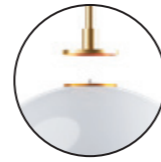

Product Data Sheet

Date: 16/01/2023
www.zambelislights.gr

Model Finishing

Black Matt

White Matt

Gold Matt

Intermediate Diffuser

Terminal Diffuser

Terminal Diffuser

6V | 5W | 350Lm
 3000K | CRI 90 | IP44
 Dimmable Triac
 Metal - Opal Glass

Black Matt
Code 22231-B

White Matt
Code 22231-W

Gold Matt
Code 22231-G

Intermediate Diffuser

6V | 5W | 350Lm
 3000K | CRI 90 | IP44
 Dimmable Triac
 Metal - Opal Glass