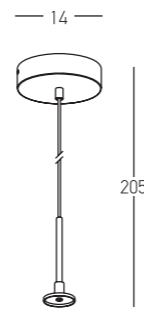

Product Data Sheet

Date: 16/01/2023
www.zambelislights.gr

Model Finishing

Black Matt

White Matt

Gold Matt

Intermediate Diffuser

Terminal Diffuser

Terminal Diffuser

6V | 5W | 350Lm
 3000K | CRI 90 | IP44
 Dimmable Triac
 Metal - Opal Glass

Black Matt
Code 22231-B

White Matt
Code 22231-W

Gold Matt
Code 22231-G

Intermediate Diffuser

6V | 5W | 350Lm
 3000K | CRI 90 | IP44
 Dimmable Triac
 Metal - Opal Glass

Black Matt
Code 22232-B

White Matt
Code 22232-W

Gold Matt
Code 22232-G

Intermediate Diffuser

16V | 7W | 750Lm
 3000K | CRI 90 | IP44
 Dimmable Triac
 Metal - Opal Glass

Black Matt
Code 22233-B

White Matt
Code 22233-W

Gold Matt
Code 22233-G

Surface Base Driver

Power MAX 30W
 Input 220-240V, 50/60Hz
 Dimensions Ø: 14cm H: 205cm
 Base Ø: 14cm H: 4.5cm
 Material Metal

Color Black Matt / **Code 22230-B**
 Color White Matt / **Code 22230-W**
 Color Gold Matt / **Code 22230-G**