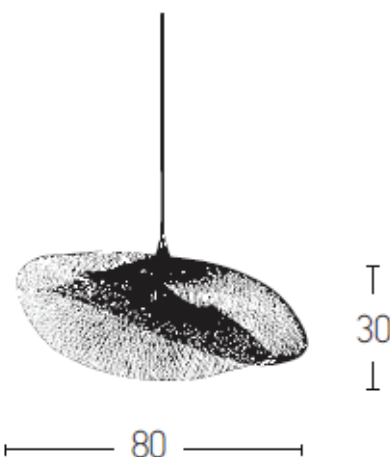

Interior Lighting

19108 pendant light

Bulb:	1x E27 MAX 40W
Voltage:	220-240V
Operating Frequency:	50/60HZ
IP:	IP20
Class:	I
Color:	Black
Material:	Bamboo - Metal
Height:	30cm
Diameter:	80cm
Available Cable:	200cm
Net Weight:	3kg

Description

Pendant light made by Bamboo- Metal in black color.

E27
LAMP

5213007838018

PRODUCT DATA SHEET