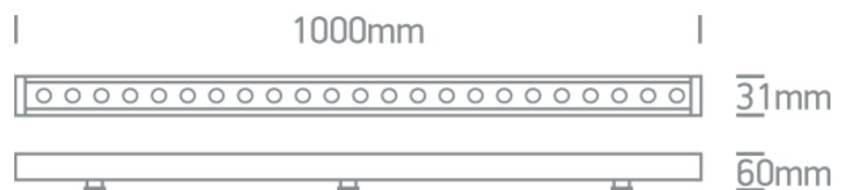

## Product Data Sheet

Date: 09/07/2021  
[www.zambelislights.gr](http://www.zambelislights.gr)

Code Z7055B-W

Color: Grey

### Outdoor Lighting

Power	24W (24x1W)
Voltage	24V
Kelvin	3000K
Lumen/M	MAX 1700Lm
Cri	80
IP	66
Dimensions	L: 100cm W: 3.1cm H: 6cm
Beam Angle	60° x 20°
Material	Aluminium
Special Feature	100cm Cable Available
	Driver Not Included
	Connect 5pcs MAX

### Description

Outdoor Wall Washer Led Light  
 by Aluminium in Grey color  
 with Beam Angle 60° x 20°.