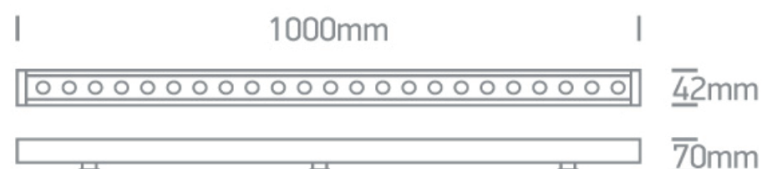

Product Data Sheet

Date: 09/07/2021
www.zambelislights.gr

Code Z7055B-RGB

Color: Grey

Outdoor Lighting

Power	36W (24x1.5W)
Voltage	24V
Kelvin	RGB
Lumen/M	MAX 1050Lm
Cri	80
IP	66
Dimensions	L: 100cm W: 4.2cm H: 7cm
Beam Angle	30°
Material	Aluminium
Special Feature	100cm Cable Available
	Driver Not Included
	Connect 5pcs MAX

Description

Outdoor Wall Washer Led Light
 by Aluminium in Grey color
 with Beam Angle 30°.

Dimming Options

1. DALI Dimming : Dali Driver 24V Channel 1 + Switch Dali MCU
2. 1-10 Dimming : 1-10 Driver 24V
3. BLUE TOOTH Dimming : Element Driver 24V + OT BLE (CASAMBI App)