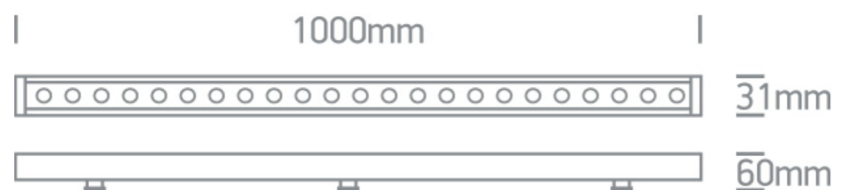

Product Data Sheet

Date: 09/07/2021
www.zambelislights.gr

Code Z7055B-C

Color: Grey

Outdoor Lighting

Power	24W (24x1W)
Voltage	24V
Kelvin	4000K
Lumen/M	MAX 1720Lm
Cri	80
IP	66
Dimensions	L: 100cm W: 3.1cm H: 6cm
Beam Angle	60° x 20°
Material	Aluminium
Special Feature	100cm Cable Available
	Driver Not Included
	Connect 5pcs MAX

Description

Outdoor Wall Washer Led Light
 by Aluminium in Grey color
 with Beam Angle 60° x 20°.

Dimming Options

1. DALI Dimming : Dali Driver 24V Channel 1 + Switch Dali MCU
2. 1-10 Dimming : 1-10 Driver 24V
3. PUSH BUTTON Dimming : Dali Driver 24V Channel 1
4. ON-OFF Dimming : On-Off Driver 24V