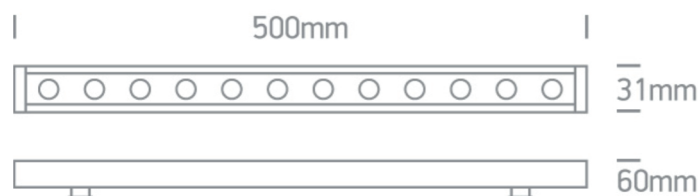

Product Data Sheet

Date: 09/07/2021
www.zambelislights.gr

Code Z7055A-C

Color: Grey

Outdoor Lighting

Power	12W (12x1W)
Voltage	24V
Kelvin	4000K
Lumen/M	MAX 870Lm
Cri	80
IP	66
Dimensions	L: 50cm W: 3.1cm H: 6cm
Beam Angle	60° x 20°
Material	Aluminium
Special Feature	100cm Cable Available
	Driver Not Included
	Connect 10pcs MAX

Description

Outdoor Wall Washer Led Light
 by Aluminium in Grey color
 with Beam Angle 60° x 20°.

Dimming Options

1. DALI Dimming : Dali Driver 24V Channel 1 + Switch Dali MCU
2. 1-10 Dimming : 1-10 Driver 24V
3. PUSH BUTTON Dimming : Dali Driver 24V Channel 1
4. ON-OFF Dimming : On-Off Driver 24V