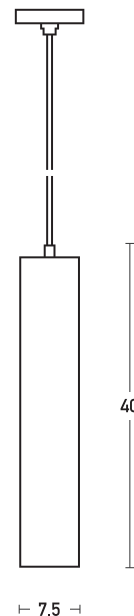

Product Data Sheet

Date: 12/07/2021
www.zambelislights.gr

Code Z63105MA-BB

Color: Brushed Brass

Pendant Spot Light

Bulb	1xGU10 Led
Power	MAX 10W
Voltage	220-240V
Operating Frequency	50/60Hz
Dimensions	Ø: 7.5cm H: 40cm
Material	Aluminium
Special Feature	200cm Transparent Cable Adjustable GU10 Lampholder Included

Description

GU10 Led Pendant Spot by Aluminium in Brushed Brass color.
 Reflector must be Order Separately.
 Black Ring Z050112-B

5291889063681