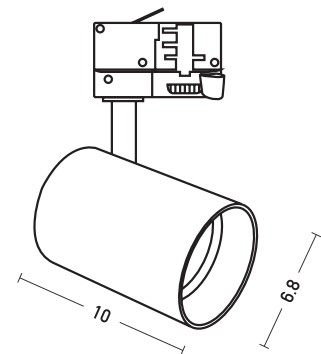

## Product Data Sheet

Date: 12/07/2021  
[www.zambelislights.gr](http://www.zambelislights.gr)

Code Z65105NT-BB

Color: Brushed Brass

### Indoor Lighting

Bulb	1xGU10
Power	MAX 10W
Voltage	220-240V
Operating Frequency	50/60Hz
Dimensions	Ø: 6.8cm H: 10cm
Material	Aluminium
Special Feature	3 Phase Track Light

### Description

1xGU10 Led Light for 3 Phase Track Light System  
 by Aluminium in Brushed Brass color.

5291889065036