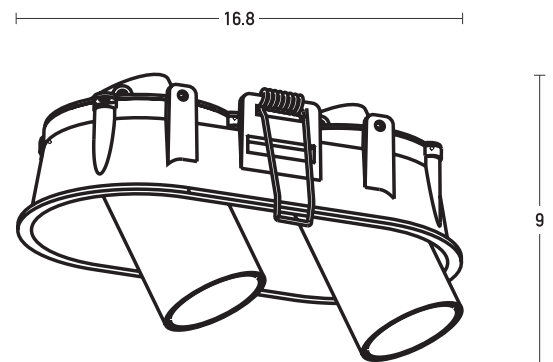

Product Data Sheet

Date: 13/07/2021
www.zambelislights.gr

Code Z11207-W

Color: Sandy White
 Black Reflector

Indoor Spot Light

Power	2x7W
Input	10V / 700mA
Color Temperature	3000K
Lumen	1040Lm
Cri	90
Dimensions	L: 16.8cm W: 9cm H: 9cm
Cutting Hole	9.2 x 16.4cm
Beam Angle	36°
Material	Aluminium
Depth Required	∩∩ : 9cm
Driver Required	V700* / Series Connection*
Special Feature	Movable Stick Ø: 4cm

*Driver Not Included

Description

Movable Led Spot Light by Aluminium with Beam Angle 36° in Sandy White and Black Reflector color.

5291889058410