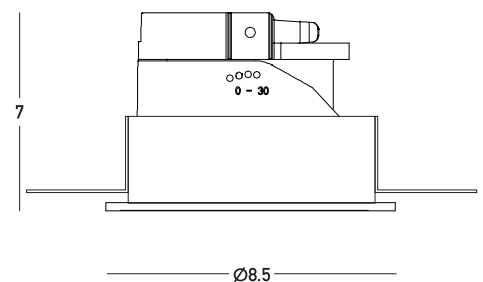

Product Data Sheet

Date: 14/02/2023
www.zambelislights.gr

Code S128

Color: Sandy White

Black Chrome

Indoor Lighting

Bulb	1x GU10 LED
Power	10W MAX
Voltage	220-240V
Operating Frequency	50/60Hz
Dimensions	Ø: 8.5cm H: 7cm
Cutting Hole	Ø: 7.4cm
Material	Aluminum
Special Feature	Lampholder Not Include

Description

Trimless Fixed Spotlight made of aluminum, in a sandy white finish and black chrome reflector. Combine with GU10 LED bulb or Coin 50 LED. Choose a cover or reflector based on your needs.

5213010019503