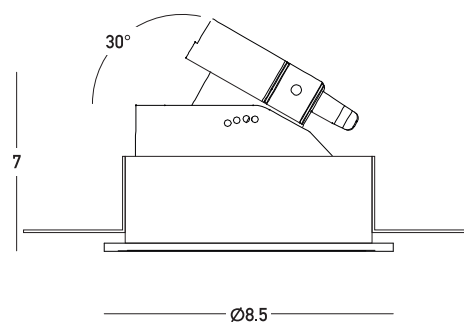

## Product Data Sheet

Date: 14/02/2023  
[www.zambelislights.gr](http://www.zambelislights.gr)

Code S127

Color: Sandy White

Black Chrome

### Indoor Lighting

Bulb	1x GU10 LED
Power	10W MAX
Voltage	220-240V
Operating Frequency	50/60Hz
Dimensions	Ø: 8.5cm H: 7cm
Cutting Hole	Ø: 7.4cm
Material	Aluminum
Special Feature	Lampholder Not Include

### Description

Trimless Adjustable Indoor Spotlight made of aluminum, in a sandy white finish and black chrome reflector. Combine with GU10 LED bulb or Coin 50 LED. Choose a cover or reflector based on your needs.