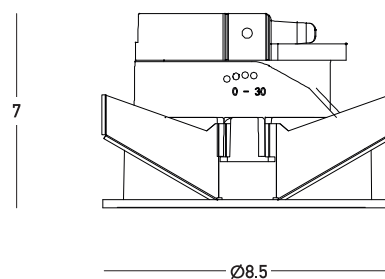

Product Data Sheet

Date: 14/02/2023
www.zambelislights.gr

Code S126

Color: Sandy White

Black Chrome

Indoor Lighting

Bulb	1x GU10 LED
Power	10W MAX
Voltage	220-240V
Operating Frequency	50/60Hz
Dimensions	Ø: 8.5cm H: 7cm
Cutting Hole	Ø: 7.4cm
Material	Aluminum
Special Feature	Lampholder Not Include

Description

Recessed Fixed Spotlight made of aluminum, in a sandy white finish and black chrome reflector. Combine with GU10 LED bulb or Coin 50 LED. Choose a cover or reflector based on your needs.

5213010019480