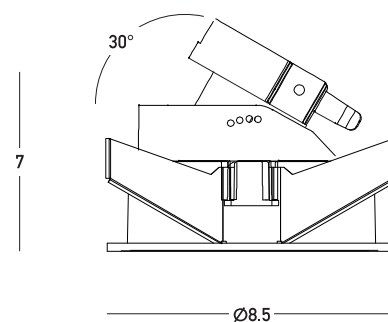

## Product Data Sheet

Date: 14/02/2023  
[www.zambelislights.gr](http://www.zambelislights.gr)

Code S125

Color: Sandy White

Black Chrome

### Indoor Lighting

Bulb	1x GU10 LED
Power	10W MAX
Voltage	220-240V
Operating Frequency	50/60Hz
Dimensions	Ø: 8.5cm H: 7cm
Cutting Hole	Ø: 7.4cm
Material	Aluminum
Special Feature	Lampholder Not Include

### Description

Recessed Adjustable Indoor Spotlight made of aluminum, in a sandy white finish and black chrome reflector. Combine with GU10 LED bulb or Coin 50 LED. Choose a cover or reflector based on your needs.