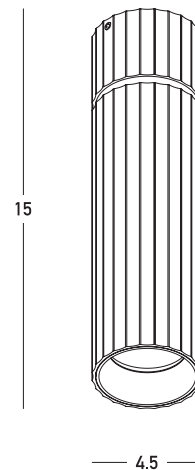

Product Data Sheet

Date: 14/02/2023
www.zambelislights.gr

Code S122

Color: Black Matte

Indoor Lighting

Power	7W
Voltage	220-240V
Operating Frequency	50/60Hz
Color Temperature	3000K
Lumen	580Lm
Cri	90
Dimensions	Ø: 4.5cm H: 15cm
Base	Ø: 4.5cm H: 3cm
Beam Angle	36°
Material	Aluminum
Special Feature	Driver Included

Description

Ceiling LED Spot made of Aluminum in a Black Matte Finish with Black Ring.

5213010019138

www.zambelislights.gr | www.zambelislights.com