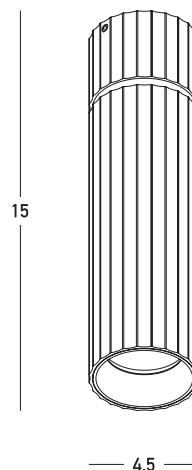

Product Data Sheet

Date: 14/02/2023
www.zambelislights.gr

Code S120

Color: Brushed Brass

Indoor Lighting

Power	7W
Voltage	220-240V
Operating Frequency	50/60Hz
Color Temperature	3000K
Lumen	580Lm
Cri	90
Dimensions	Ø: 4.5cm H: 15cm
Base	Ø: 4.5cm H: 3cm
Beam Angle	36°
Material	Aluminum
Special Feature	Driver Included

Description

Ceiling LED Spot made of Aluminum in a Brushed Brass Finish with Black Ring.

5213010019114

www.zambelislights.gr | www.zambelislights.com