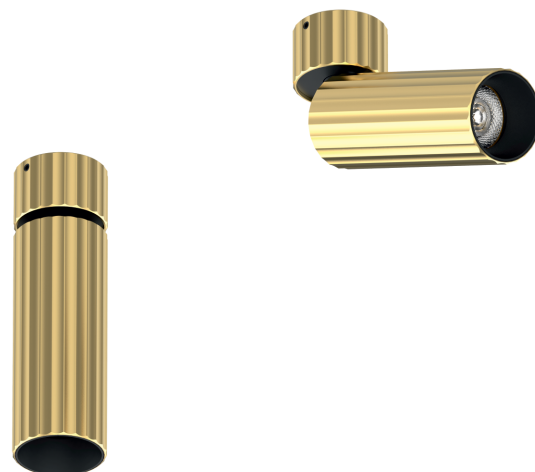

Product Data Sheet

Date: 14/02/2023
www.zambelislights.gr

Code S120

Color: Brushed Brass

Indoor Lighting

Power	7W
Voltage	220-240V
Operating Frequency	50/60Hz
Color Temperature	3000K
Lumen	580Lm
Cri	90
Dimensions	Ø: 4.5cm H: 15cm
Base	Ø: 4.5cm H: 3cm
Beam Angle	36°
Material	Aluminum
Special Feature	Driver Included

Description

Ceiling LED Spot made of Aluminum in a Brushed Brass Finish with Black Ring.

5213010019114

www.zambelislights.gr | www.zambelislights.com