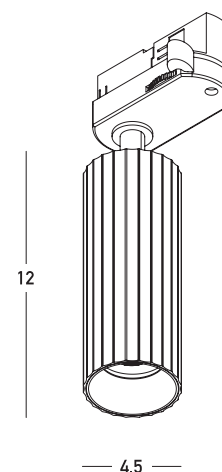

## Product Data Sheet

Date: 14/02/2023  
[www.zambelislights.gr](http://www.zambelislights.gr)

Code S116

Color: Black Matte

### Indoor Lighting

Power	7W
Voltage	220-240V
Operating Frequency	50/60Hz
Color Temperature	3000K
Lumen	580Lm
Cri	90
Dimensions	Ø: 4.5cm H: 12cm
Beam Angle	36°
Material	Aluminium
Special Feature	3 Phase Track Light

### Description

Spot Light for 3 Phase Track System  
 made of Aluminum  
 in a Black Matte Finish.

5213010019077

[www.zambelislights.gr](http://www.zambelislights.gr) | [www.zambelislights.com](http://www.zambelislights.com)