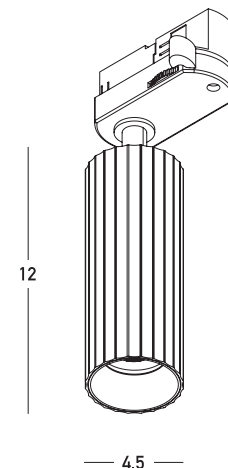

## Product Data Sheet

Date: 14/02/2023  
[www.zambelislights.gr](http://www.zambelislights.gr)

Code S115

Color: White Matte

### Indoor Lighting

Power	7W
Voltage	220-240V
Operating Frequency	50/60Hz
Color Temperature	3000K
Lumen	580Lm
Cri	90
Dimensions	Ø: 4.5cm H: 12cm
Beam Angle	36°
Material	Aluminium
Special Feature	3 Phase Track Light

### Description

Spot Light for 3 Phase Track System  
 made of Aluminum  
 in a White Matte Finish.

5213010019060

[www.zambelislights.gr](http://www.zambelislights.gr) | [www.zambelislights.com](http://www.zambelislights.com)