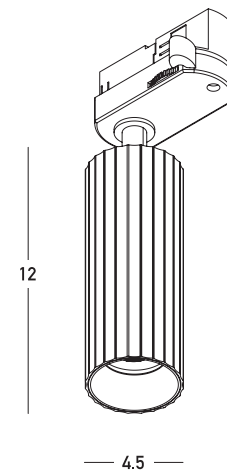

# Product Data Sheet

Date: 14/02/2023  
[www.zambelislights.gr](http://www.zambelislights.gr)

**Code S114**  
 Color: Brushed Brass

## Indoor Lighting

Power	7W
Voltage	220-240V
Operating Frequency	50/60Hz
Color Temperature	3000K
Lumen	580Lm
Cri	90
Dimensions	Ø: 4.5cm H: 12cm
Beam Angle	36°
Material	Aluminium
Special Feature	3 Phase Track Light

## Description

Spot Light for 3 Phase Track System  
 made of Aluminum  
 in a Brushed Brass Finish.

[www.zambelislights.gr](http://www.zambelislights.gr) | [www.zambelislights.com](http://www.zambelislights.com)