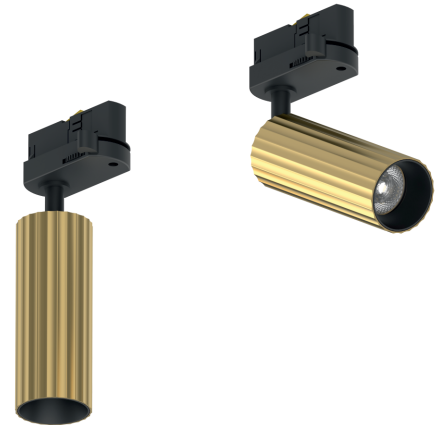

# Product Data Sheet

Date: 14/02/2023  
[www.zambelislights.gr](http://www.zambelislights.gr)

**Code S114**  
 Color: Brushed Brass

## Indoor Lighting

Power	7W
Voltage	220-240V
Operating Frequency	50/60Hz
Color Temperature	3000K
Lumen	580Lm
Cri	90
Dimensions	Ø: 4.5cm H: 12cm
Beam Angle	36°
Material	Aluminium
Special Feature	3 Phase Track Light

## Description

Spot Light for 3 Phase Track System  
 made of Aluminum  
 in a Brushed Brass Finish.

[www.zambelislights.gr](http://www.zambelislights.gr) | [www.zambelislights.com](http://www.zambelislights.com)