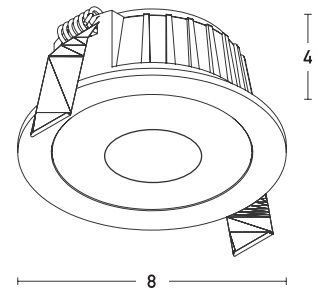

Product Data Sheet

Date: 13/07/2021
www.zambelislights.gr

Code S111

Color: White

Indoor Spot Light

Power	6W
Voltage	220-240V
Operating Frequency	50/60Hz
Color Temperature	3000K
Lumen	440Lm
Cri	90
IP	54
Dimensions	Ø: 8cm H: 4cm
Cutting Hole	Ø: 7.3cm
Beam Angle	20°
Non Dimmable	<input type="checkbox"/>
Material	Aluminium
Depth Required	↕ : 4.5cm
Driver	Included

Description

Recessed Led Spot Light by Aluminium with Beam Angle 20° in White color.

5213010013372