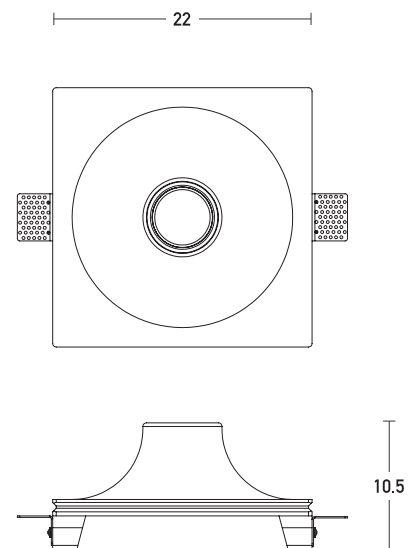

Product Data Sheet

Date: 14/07/2021
www.zambelislights.gr

Code S109

Color: Pure White

Indoor Spot Light

Bulb	1xGU10 Led
Power	MAX 40W
Voltage	220-240V
Operating Frequency	50/60Hz
Dimensions	L: 22cm W: 22cm H: 10.5cm
Cutting Hole	L: 22.2cm W: 22.2cm
Material	Gypsum
Depth Required	↕ : 4cm
Special Feature	GU10 Lampholder Included

Description

Trimless Spot 1xGU10 Led Light by Gypsum in Pure White color.

5213010013129