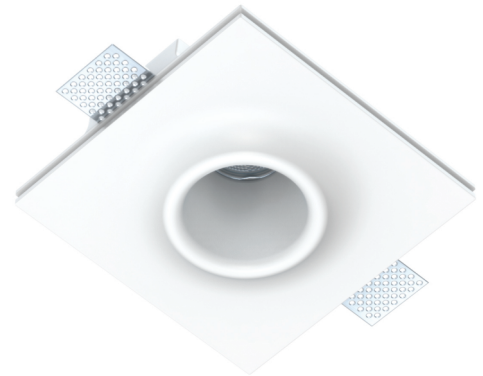

Product Data Sheet

Date: 14/07/2021
www.zambelislights.gr

Code S108

Color: Pure White

Indoor Spot Light

Bulb	1xGU10 Led
Power	MAX 40W
Voltage	220-240V
Operating Frequency	50/60Hz
Dimensions	L: 19cm W: 19cm H: 7.8cm
Cutting Hole	L: 19.2cm W: 19.2cm
Material	Gypsum
Depth Required	↕ : 10.5cm
Special Feature	GU10 Lampholder Included

Description

Trimless Spot 1xGU10 Led Light by Gypsum in Pure White color.

5213010013112