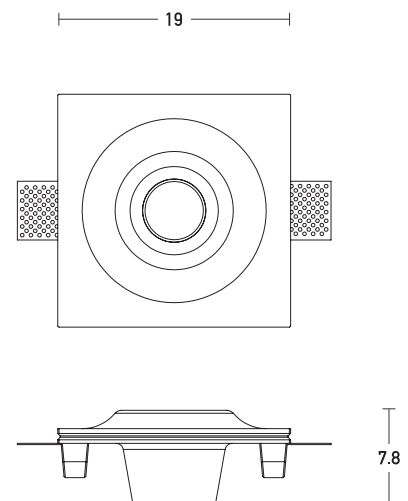

Product Data Sheet

Date: 14/07/2021
www.zambelislights.gr

Code S108

Color: Pure White

Indoor Spot Light

Bulb	1xGU10 Led
Power	MAX 40W
Voltage	220-240V
Operating Frequency	50/60Hz
Dimensions	L: 19cm W: 19cm H: 7.8cm
Cutting Hole	L: 19.2cm W: 19.2cm
Material	Gypsum
Depth Required	↕ : 10.5cm
Special Feature	GU10 Lampholder Included

Description

Trimless Spot 1xGU10 Led Light by Gypsum in Pure White color.

5213010013112