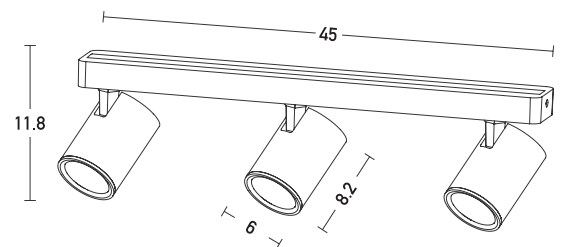

Description

Indoor Ceiling Spots 3xGU10 Hotel Light
by Metal and Aluminium
in Black Matt and Brushed Brass color.