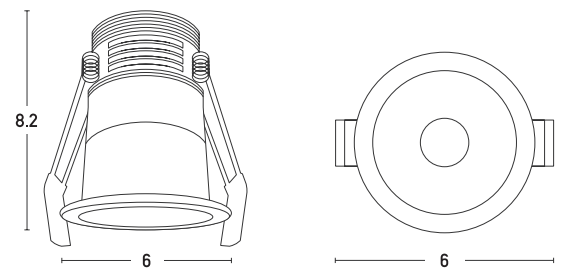

Product Data Sheet

Date: 13/07/2021
www.zambelislights.gr

Code S093

Color: White Matt
 Black Matt

Indoor Spot Light

Power	6W
Voltage	220-240V
Operating Frequency	50/60Hz
Color Temperature	3000K
Lumen	420Lm
Cri	90
Dimensions	Ø: 6cm H: 8.2cm
Cutting Hole	Ø: 5.1cm
Beam Angle	40°
Non Dimmable	⊗
Material	Aluminium
Depth Required	↕ : 9cm
Driver	Included (160mA)

Description

Led Spot Light by Aluminium
 with Beam Angle 40°
 in White Matt and Black Matt color.

5213010012375