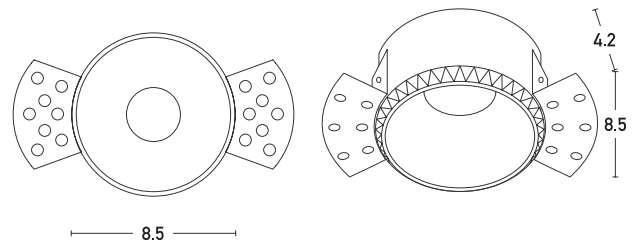

Product Data Sheet

Date: 13/07/2021
www.zambelislights.gr

Code S088

Color: Sandy White
 White Reflector

Indoor Lighting

Dimensions	Ø: 8.5cm H: 4.2cm
Cutting Hole	Ø: 8.5cm
Material	Aluminium - Plastic Reflector
Depth Required	↕ : 10cm)

Description

Down Light by Aluminium and Plastic Reflector in Sandy White color with White Reflector.

5213010012320