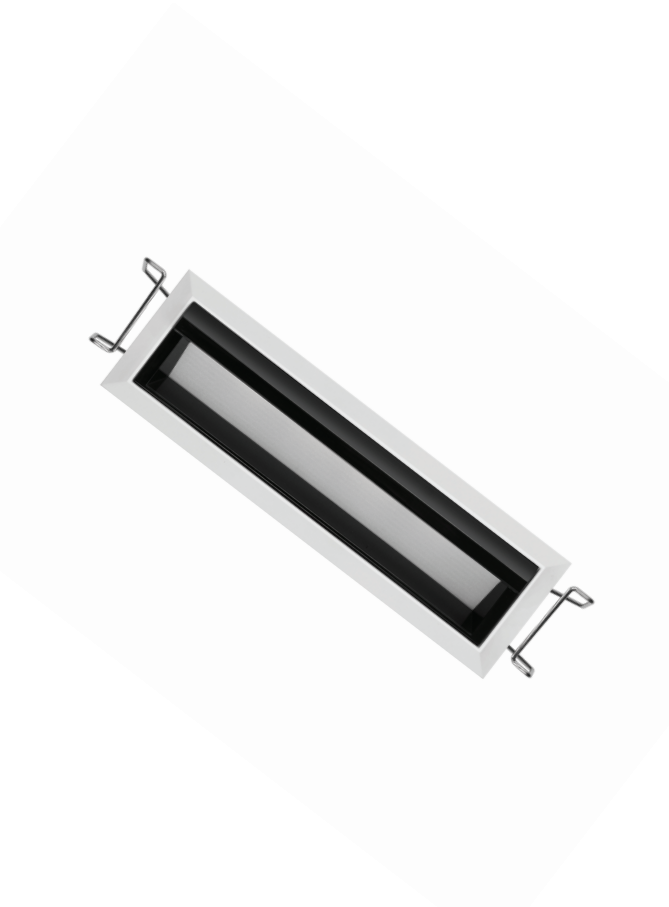

Product Data Sheet

Date: 13/07/2021
www.zambelislights.gr

Code S087

Color: White Matt

Indoor Wall Washer Light

Power	12W
Voltage	220-240V
Operating Frequency	50/60Hz
Color Temperature	3000K
Lumen	388Lm
Cri	90
IP	54
Dimensions	L: 14.7cm W: 4.5cm H: 5cm
Cutting Hole	14 x 3.5cm
Beam Angle	20°
Non Dimmable	<input checked="" type="checkbox"/>
Material	Aluminium
Depth Required	↕ : 5.5cm
Driver	Included (600mA)

Description

Led Wall Washer Light by Aluminium
 with Beam Angle 20°
 in White Matt color.

5213010012313