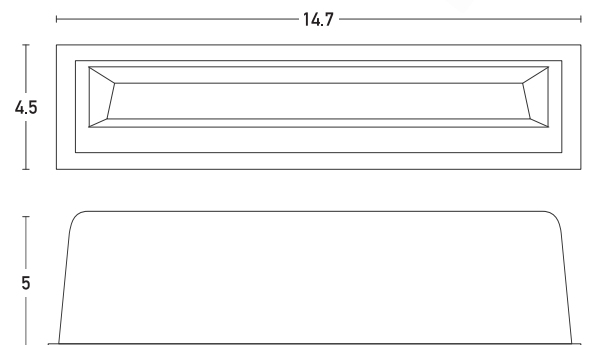

Product Data Sheet

Date: 13/07/2021
www.zambelislights.gr

Code S087

Color: White Matt

Indoor Wall Washer Light

Power	12W
Voltage	220-240V
Operating Frequency	50/60Hz
Color Temperature	3000K
Lumen	388Lm
Cri	90
IP	54
Dimensions	L: 14.7cm W: 4.5cm H: 5cm
Cutting Hole	14 x 3.5cm
Beam Angle	20°
Non Dimmable	<input checked="" type="checkbox"/>
Material	Aluminium
Depth Required	↕ : 5.5cm
Driver	Included (600mA)

Description

Led Wall Washer Light by Aluminium
 with Beam Angle 20°
 in White Matt color.

5213010012313