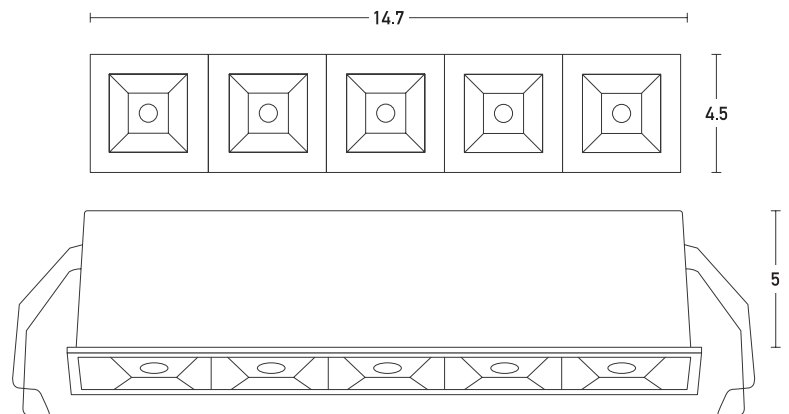

Product Data Sheet

Date: 13/07/2021
www.zambelislights.gr

Code S086

Color: Sandy White
 Black

Indoor Spot Light

Power	11W
Voltage	220-240V
Operating Frequency	50/60Hz
Color Temperature	3000K
Lumen	770Lm
Cri	90
Dimensions	L: 14.7cm W: 4.5cm H: 5cm
Cutting Hole	13.5 x 3.5cm
Beam Angle	30°
Non Dimmable	☒
Material	Aluminium
Depth Required	↕ : 5.5cm
Driver	Included (600mA)

Description

Led Spot Light by Aluminium
 with Beam Angle 30°
 in Sandy White and Black color.

5213010012306