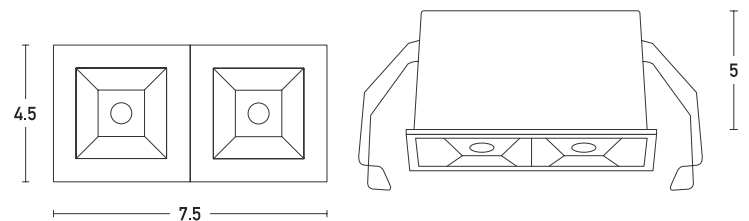

Product Data Sheet

Date: 13/07/2021
www.zambelislights.gr

Code S085

Color: Sandy White
 Black

Indoor Spot Light

Power	5W
Voltage	220-240V
Operating Frequency	50/60Hz
Color Temperature	3000K
Lumen	350Lm
Cri	90
Dimensions	L: 7.5cm W: 4.5cm H: 5cm
Cutting Hole	6.5 x 3.5cm
Beam Angle	30°
Non Dimmable	⊗
Material	Aluminium
Depth Required	↕ : 5.5cm
Driver	Included (350mA)

Description

Led Spot Light by Aluminium
 with Beam Angle 30°
 in Sandy White and Black color.

5213010012290