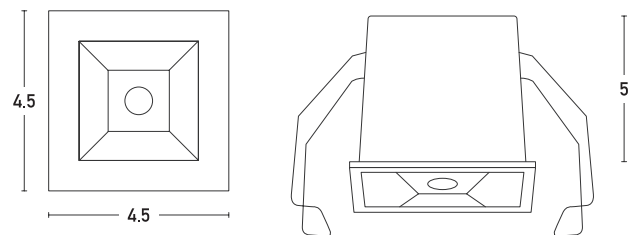

### Indoor Spot Light

Power	3W
Voltage	220-240V
Operating Frequency	50/60Hz
Color Temperature	3000K
Lumen	150Lm
Cri	90
Dimensions	L: 4.5cm W: 4.5cm H: 5cm
Cutting Hole	3.5 x 3.5cm
Beam Angle	30°
Non Dimmable	<input checked="" type="checkbox"/>
Material	Aluminium
Depth Required	↕ : 5.5cm
Driver	Included (700mA)

### Description

Led Spot Light by Aluminium with Beam Angle 30°  
 in Sandy White and Black color.

5213010012283