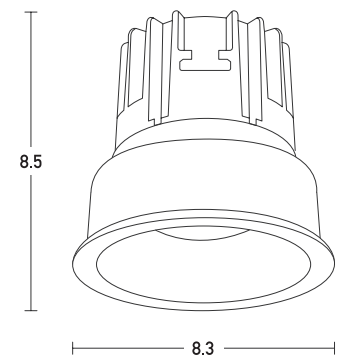

Product Data Sheet

Date: 13/07/2021
www.zambelislights.gr

Code S078

Color: Black Matt

Indoor Spot Light

Power	13W
Voltage	220-240V
Operating Frequency	50/60Hz
Color Temperature	3000K
Lumen	910Lm
Cri	90
IP	54
Dimensions	Ø: 8.3cm H: 8.5cm
Cutting Hole	Ø: 7.6cm
Beam Angle	32°
Non Dimmable	<input checked="" type="checkbox"/>
Material	Aluminium
Depth Required	∩∩ : 9cm
Driver	Included (300mA)

Description

Led Spot Light by Aluminium
 with Beam Angle 32°
 in Black Matt color.

5213010012221