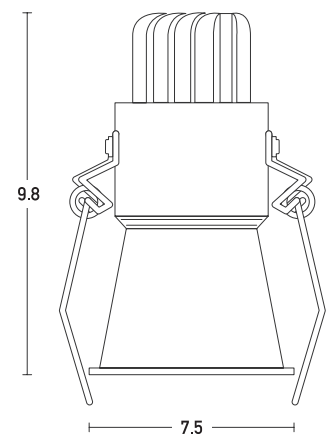

## Product Data Sheet

Date: 13/07/2021  
[www.zambelislights.gr](http://www.zambelislights.gr)

Code S075

Color: White Matt

### Indoor Spot Light

Power	10W
Voltage	220-240V
Operating Frequency	50/60Hz
Color Temperature	3000K
Lumen	800Lm
Cri	90
Dimensions	Ø: 7.5cm H: 9.8cm
Cutting Hole	Ø: 7.2cm
Beam Angle	31°
Non Dimmable	⊗
Material	Aluminium
Depth Required	↕ : 10.5cm
Driver	Included (250mA)

### Description

Led Spot Light by Aluminium  
 with Beam Angle 31°  
 in White Matt color.

5213010012191