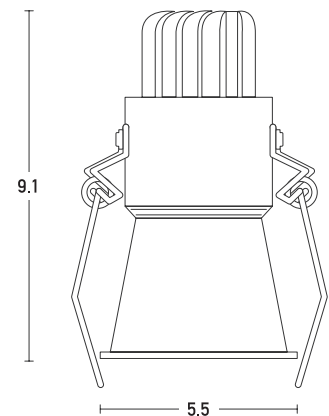

Product Data Sheet

Date: 13/07/2021
www.zambelislights.gr

Code S074

Color: Black Matt

Indoor Spot Light

Power	6W
Voltage	220-240V
Operating Frequency	50/60Hz
Color Temperature	3000K
Lumen	480Lm
Cri	90
Dimensions	Ø: 5.5cm H: 9.1cm
Cutting Hole	Ø: 5.2cm
Beam Angle	24°
Non Dimmable	⊗
Material	Aluminium
Depth Required	∩∩ : 9.5cm
Driver	Included (160mA)

Description

Led Spot Light by Aluminium
 with Beam Angle 24°
 in Black Matt color.

5213010012184