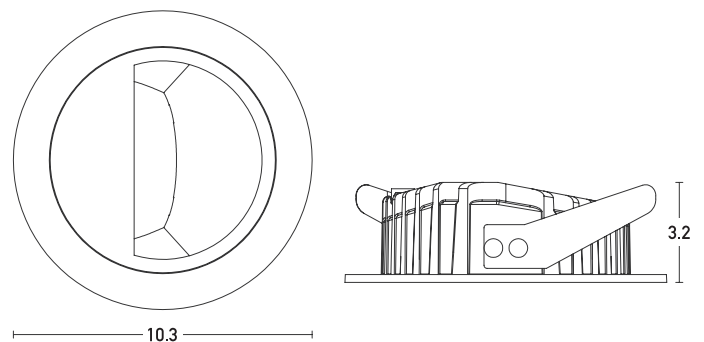

Product Data Sheet

Date: 13/07/2021
www.zambelislights.gr

Code S072

Color: White

Indoor Wall Washer Light

Power	8W
Voltage	220-240V
Operating Frequency	50/60Hz
Color Temperature	3000K
Lumen	388Lm
Cri	80
IP	54
Dimensions	Ø: 10.3cm H: 3.2cm
Cutting Hole	Ø: 8.5cm
Beam Angle	20°
Non Dimmable	<input checked="" type="checkbox"/>
Material	Aluminium
Depth Required	↕ : 3.5cm
Driver	Included (250mA)

Description

Led Wall Washer Light by Aluminium with Beam Angle 20° in White color.

5213010012160