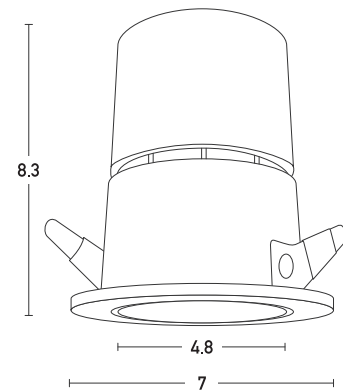

Product Data Sheet

Date: 13/07/2021
www.zambelislights.gr

Code S070

Color: White Matt
 Black Matt Reflector

Indoor Spot Light

Power	10W
Voltage	220-240V
Operating Frequency	50/60Hz
Color Temperature	3000K
Lumen	750Lm
Cri	90
Dimensions	Ø: 7cm H: 8.3cm
Cutting Hole	Ø: 6cm
Beam Angle	38°
Non Dimmable	<input checked="" type="checkbox"/>
Material	Aluminium
Depth Required	↕ : 9cm
Driver	Included (250mA)

Description

Led Spot Light by Aluminium
 with Beam Angle 38°
 in White Matt color with Black Matt Reflector.

5213010012146