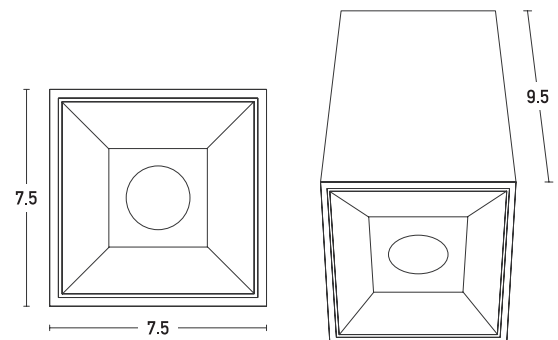

## Product Data Sheet

Date: 12/07/2021  
[www.zambelislights.gr](http://www.zambelislights.gr)

Code S068

Color: White  
 Black Reflector

### Ceiling Spot Light

Power	10W
Voltage	220-240V
Operating Frequency	50/60Hz
Color Temperature	3000K
Lumen	750Lm
Cri	80
Dimensions	L: 7.5cm W: 7.5cm H: 9.5cm
Beam Angle	32°
Non Dimmable	<input checked="" type="checkbox"/>
Material	Aluminium - Glass
Driver	Included

### Description

Ceiling Spot by Aluminium and Glass  
 in White color with Black Reflector.

5213010012122