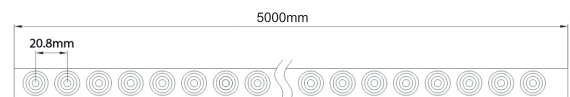

Description

Led Strip with Optics 20°x35°
24W/m , IP 65 , DC24V

*5 Years Guarantee when Combined with OSRAM Drivers.