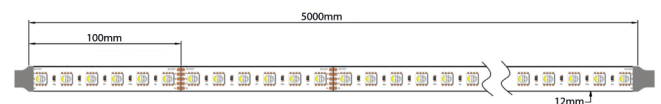

Product Data Sheet

Date: 14/07/2021
www.zambelislights.gr

Code LS12

LED STRIP 24V
 16W/m RGBW

Led Strips

Product Name	LED STRIP 24V RGBW
Lumen Efficiency	52Lm/W
SDCM	3
Ra	80
Led/m	60
Voltage	DC24V
Wattage	16W/m
Lumen/m	832
Kelvin	3000K
Width	12mm
Cutting Unit	100mm
Life Span	54000h
Waterproof Rate	IP 20

Description

Led Strip 24V RGBW
 16W/m , IP 20 , DC24V

Dimming Options

1. DALI Dimming : Dali Driver 24V Channel 4 Dt8 + Switch Dali MCU TW
2. BLUE TOOTH Dimming : Dali Element Driver 24V + OT BLE (CASAMBI App)

5213010016991

LED
strip

IP 20