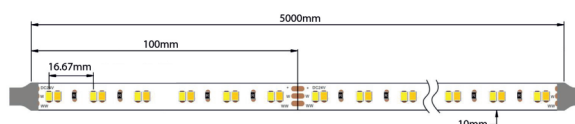

Description

TW Led Strip

12W/m , 24W/m , IP 20 , DC24V

*5 Years Guarantee when Combined with OSRAM Drivers.