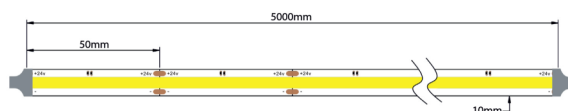

Description

COB Led Strip
10W/m , IP 20 , DC24V

*5 Years Guarantee when Combined with OSRAM Drivers.