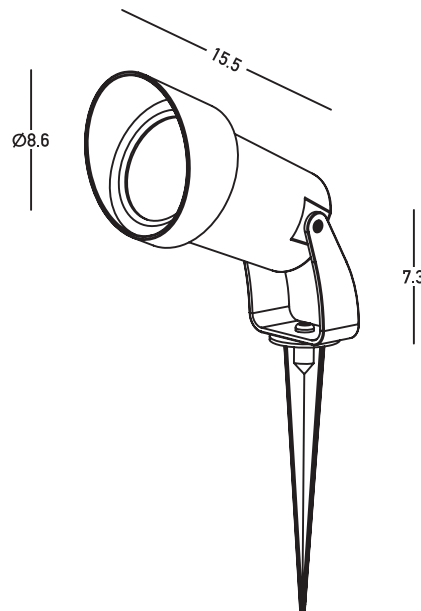

## Product Data Sheet

Date: 09/02/2023  
[www.zambelislights.gr](http://www.zambelislights.gr)

Code E310

Color: Black

### Outdoor Lighting

Bulb	1x GU10 LED
Power	7W MAX
Voltage	220-240V
Operating Frequency	50/60Hz
IP	54
Dimensions	Ø: 8.6cm L: 15.5cm H: 7.3cm
Material	ABS-Tempered Glass
Special Feature	Spike Included
	Movable

### Description

Garden light with spike,  
 made of ABS and Tempered Glass,  
 in black color.

5213010019961