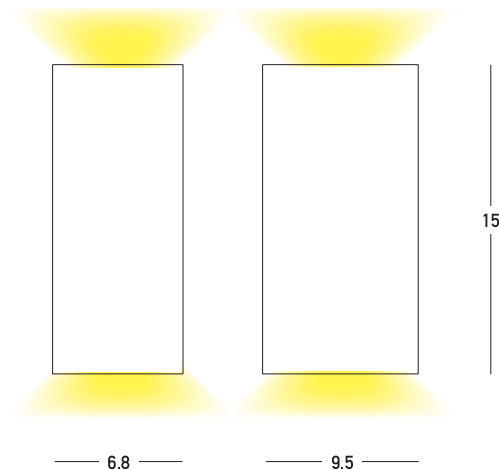

Description

Outdoor Wall light with up and down lighting made of ABS and acrylic in a sandy black finish.

5213010019930

www.zambelislights.gr | www.zambelislights.com