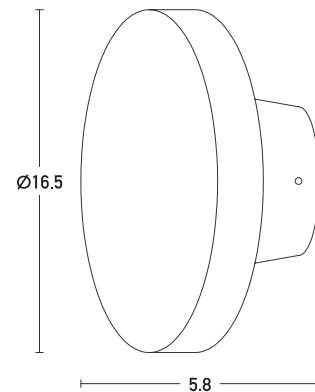

Description

Outdoor Wall light with integrated LED made of ABS and PC Diffuser in a sandy black finishing.

5213010019916

www.zambelislights.gr | www.zambelislights.com