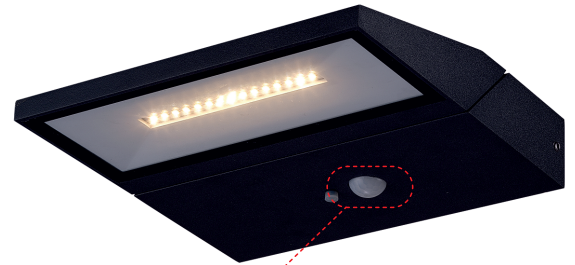

Product Data Sheet

Date: 03/02/2023
www.zambelislights.gr

Code E303

Color: Graphite

Outdoor Lighting

Power	2W
Voltage	220-240V
Operating Frequency	50/60Hz
Color Temperature	3000K
Lumen	250Lm
Cri	82
IP	65
Dimensions	L: 17.8cm W: 18cm H: 3.5cm
Material	Aluminum-Tempered Glass
Special Feature	Solar Panel
	3 Different Lighting Ways
	Motion Sensor Distance 3-5m
	Rotate 180°

Motion Sensor 3-5m

Description

Outdoor Wall light rotatable 180° with integrated LED, made of aluminum and tempered glass in a graphite shade. It has solar panel and motion sensor distance 3-5m.

Solar Panel