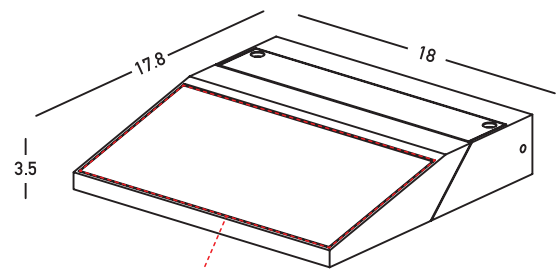

Product Data Sheet

Date: 03/02/2023
www.zambelislights.gr

Code E303

Color: Graphite

Outdoor Lighting

Power	2W
Voltage	220-240V
Operating Frequency	50/60Hz
Color Temperature	3000K
Lumen	250Lm
Cri	82
IP	65
Dimensions	L: 17.8cm W: 18cm H: 3.5cm
Material	Aluminum-Tempered Glass
Special Feature	Solar Panel
	3 Different Lighting Ways
	Motion Sensor Distance 3-5m
	Rotate 180°

Motion Sensor 3-5m

Description

Outdoor Wall light rotatable 180° with integrated LED, made of aluminum and tempered glass in a graphite shade. It has solar panel and motion sensor distance 3-5m.

Solar Panel