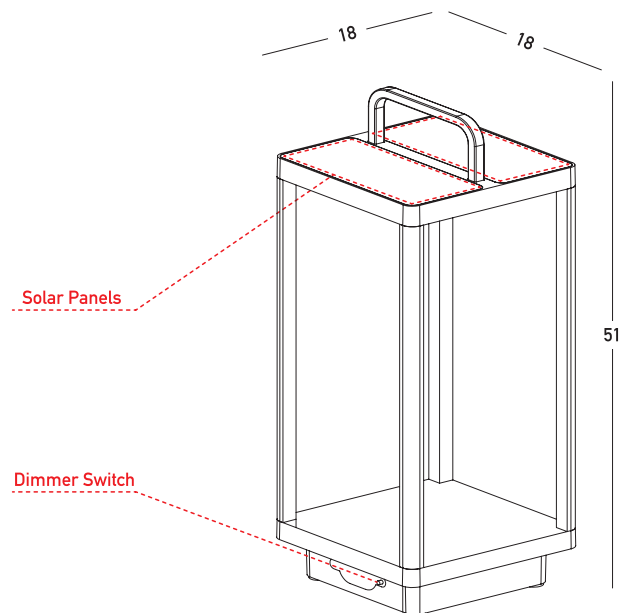

Description

Portable Outdoor LED light made of aluminum and tempered glass, in graphite finish. It has solar charging panels and 3 step dimming switch.